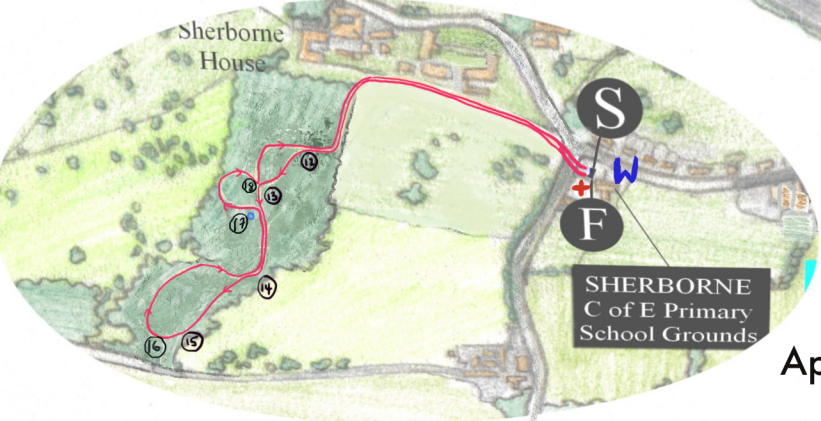

5 Miler Run  
 Approx. 5 miles

To Cheltenham

A40

A40

To Oxford

Fun Run  
 Approx. 1.5 miles

+ First Aid  
 W Water Station

  
 Sherborne  
 C of E Primary School  
 Est. 1824

GL54 3DH

Ewepen Buildings

Sherborne House

Stones Farm

SHERBORNE  
 C of E Primary  
 School Grounds

Cats Abbey  
 Buildings