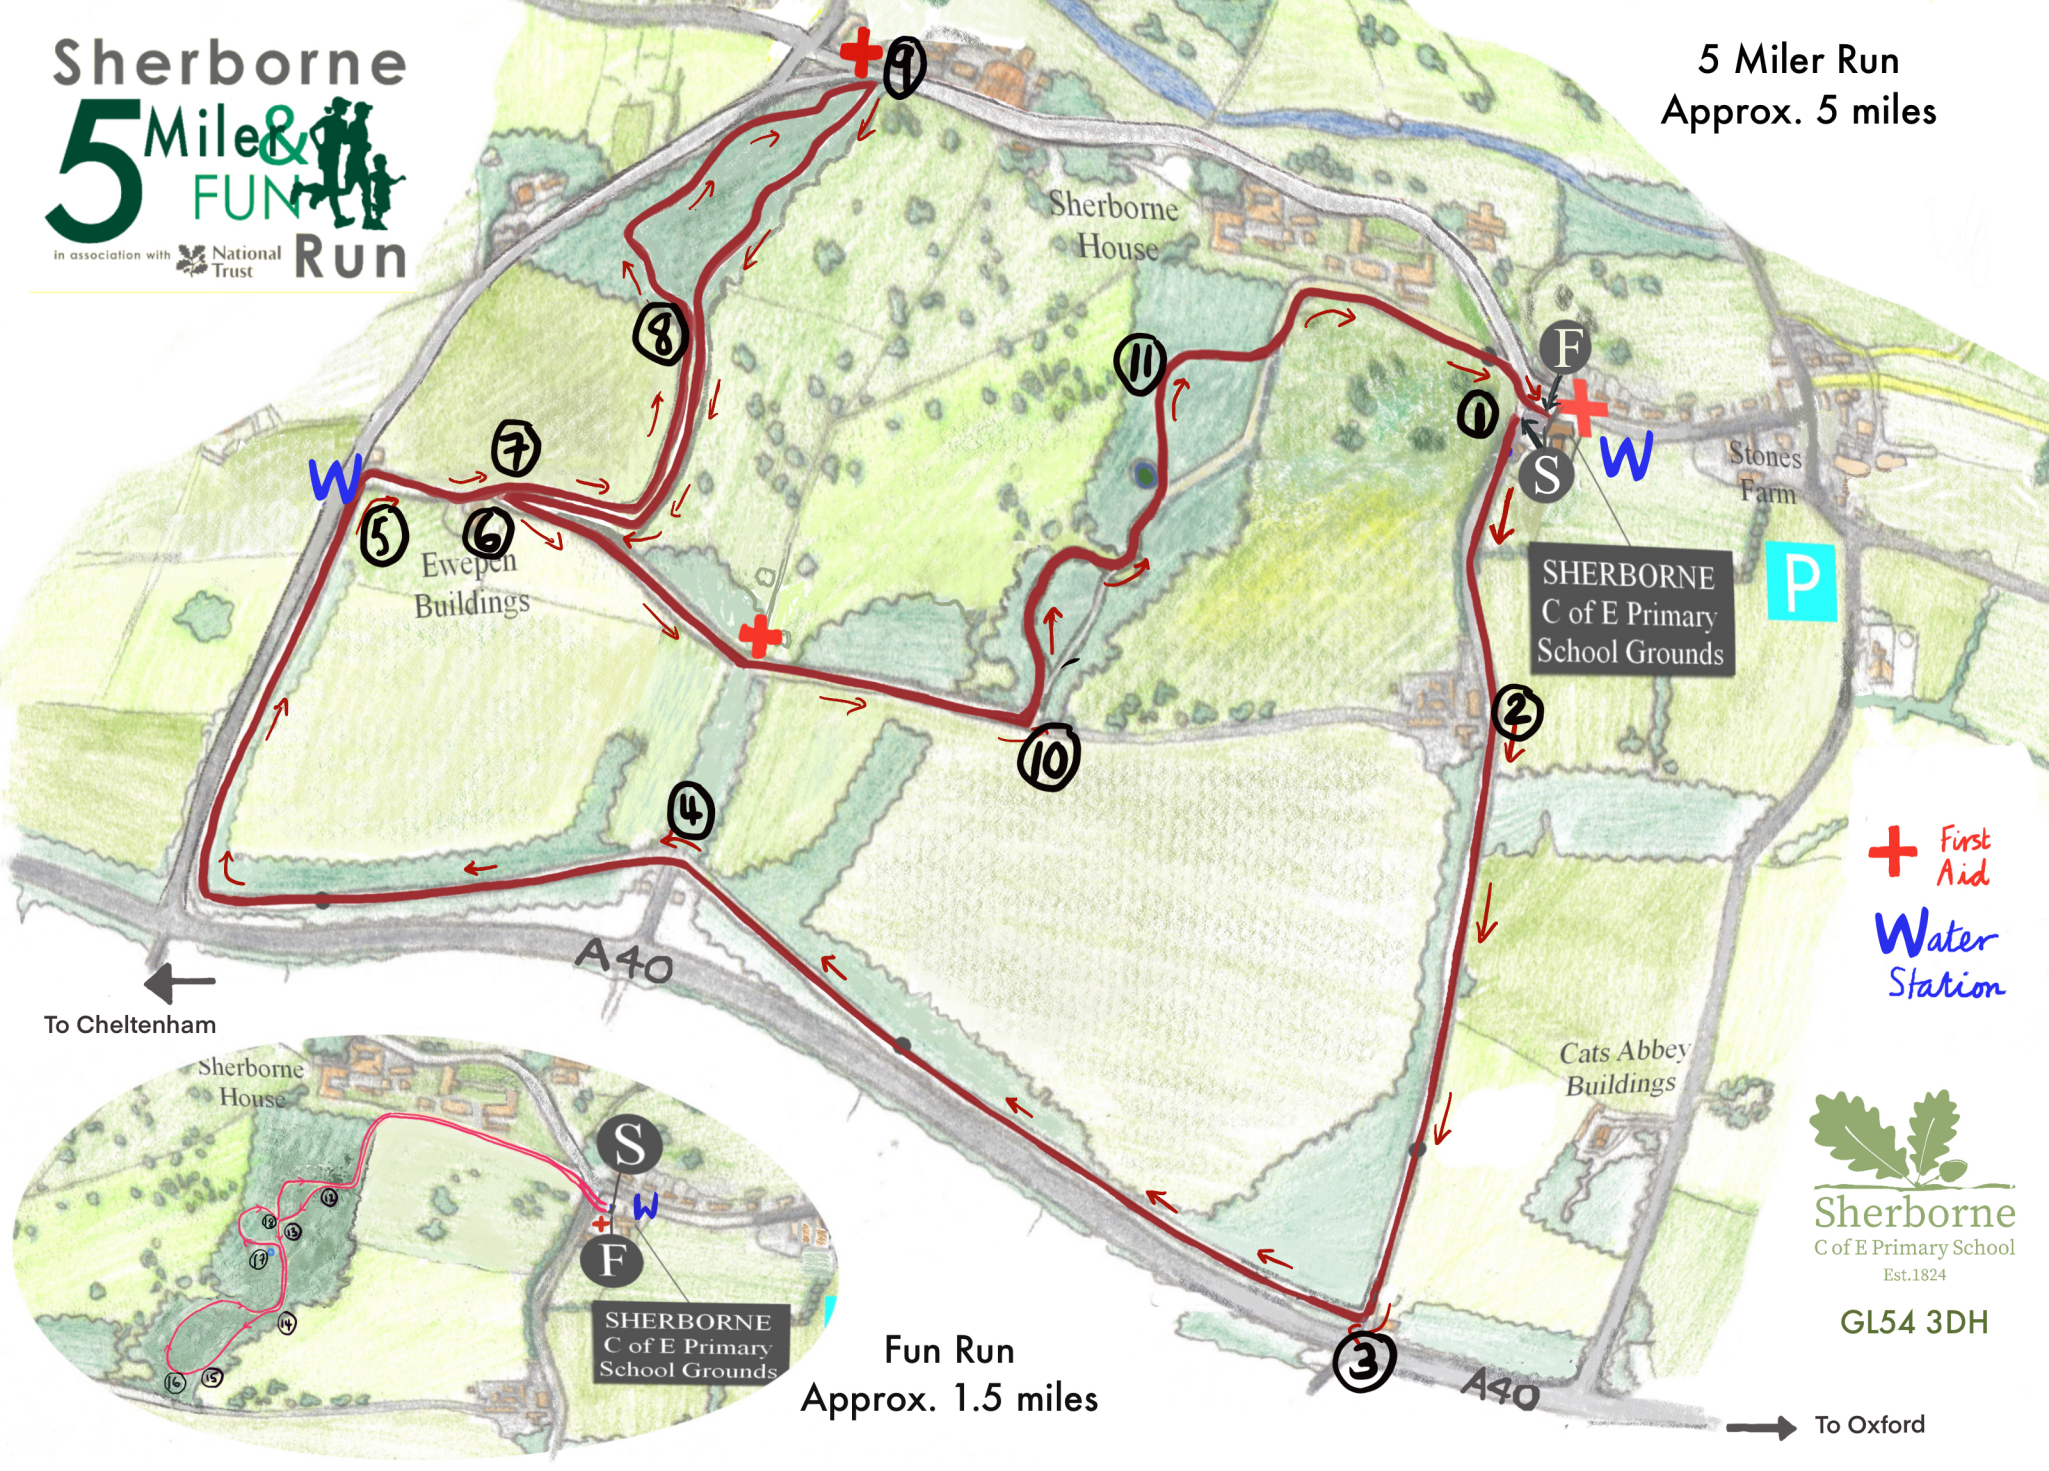

5 Miler Run  
 Approx. 5 miles

To Cheltenham

A40

A40

To Oxford

Fun Run  
 Approx. 1.5 miles

+ First Aid  
 W Water Station

  
 Sherborne  
 C of E Primary School  
 Est. 1824

GL54 3DH

Ewepen Buildings

Sherborne House

Stones Farm

SHERBORNE  
 C of E Primary  
 School Grounds

Cats Abbey  
 Buildings