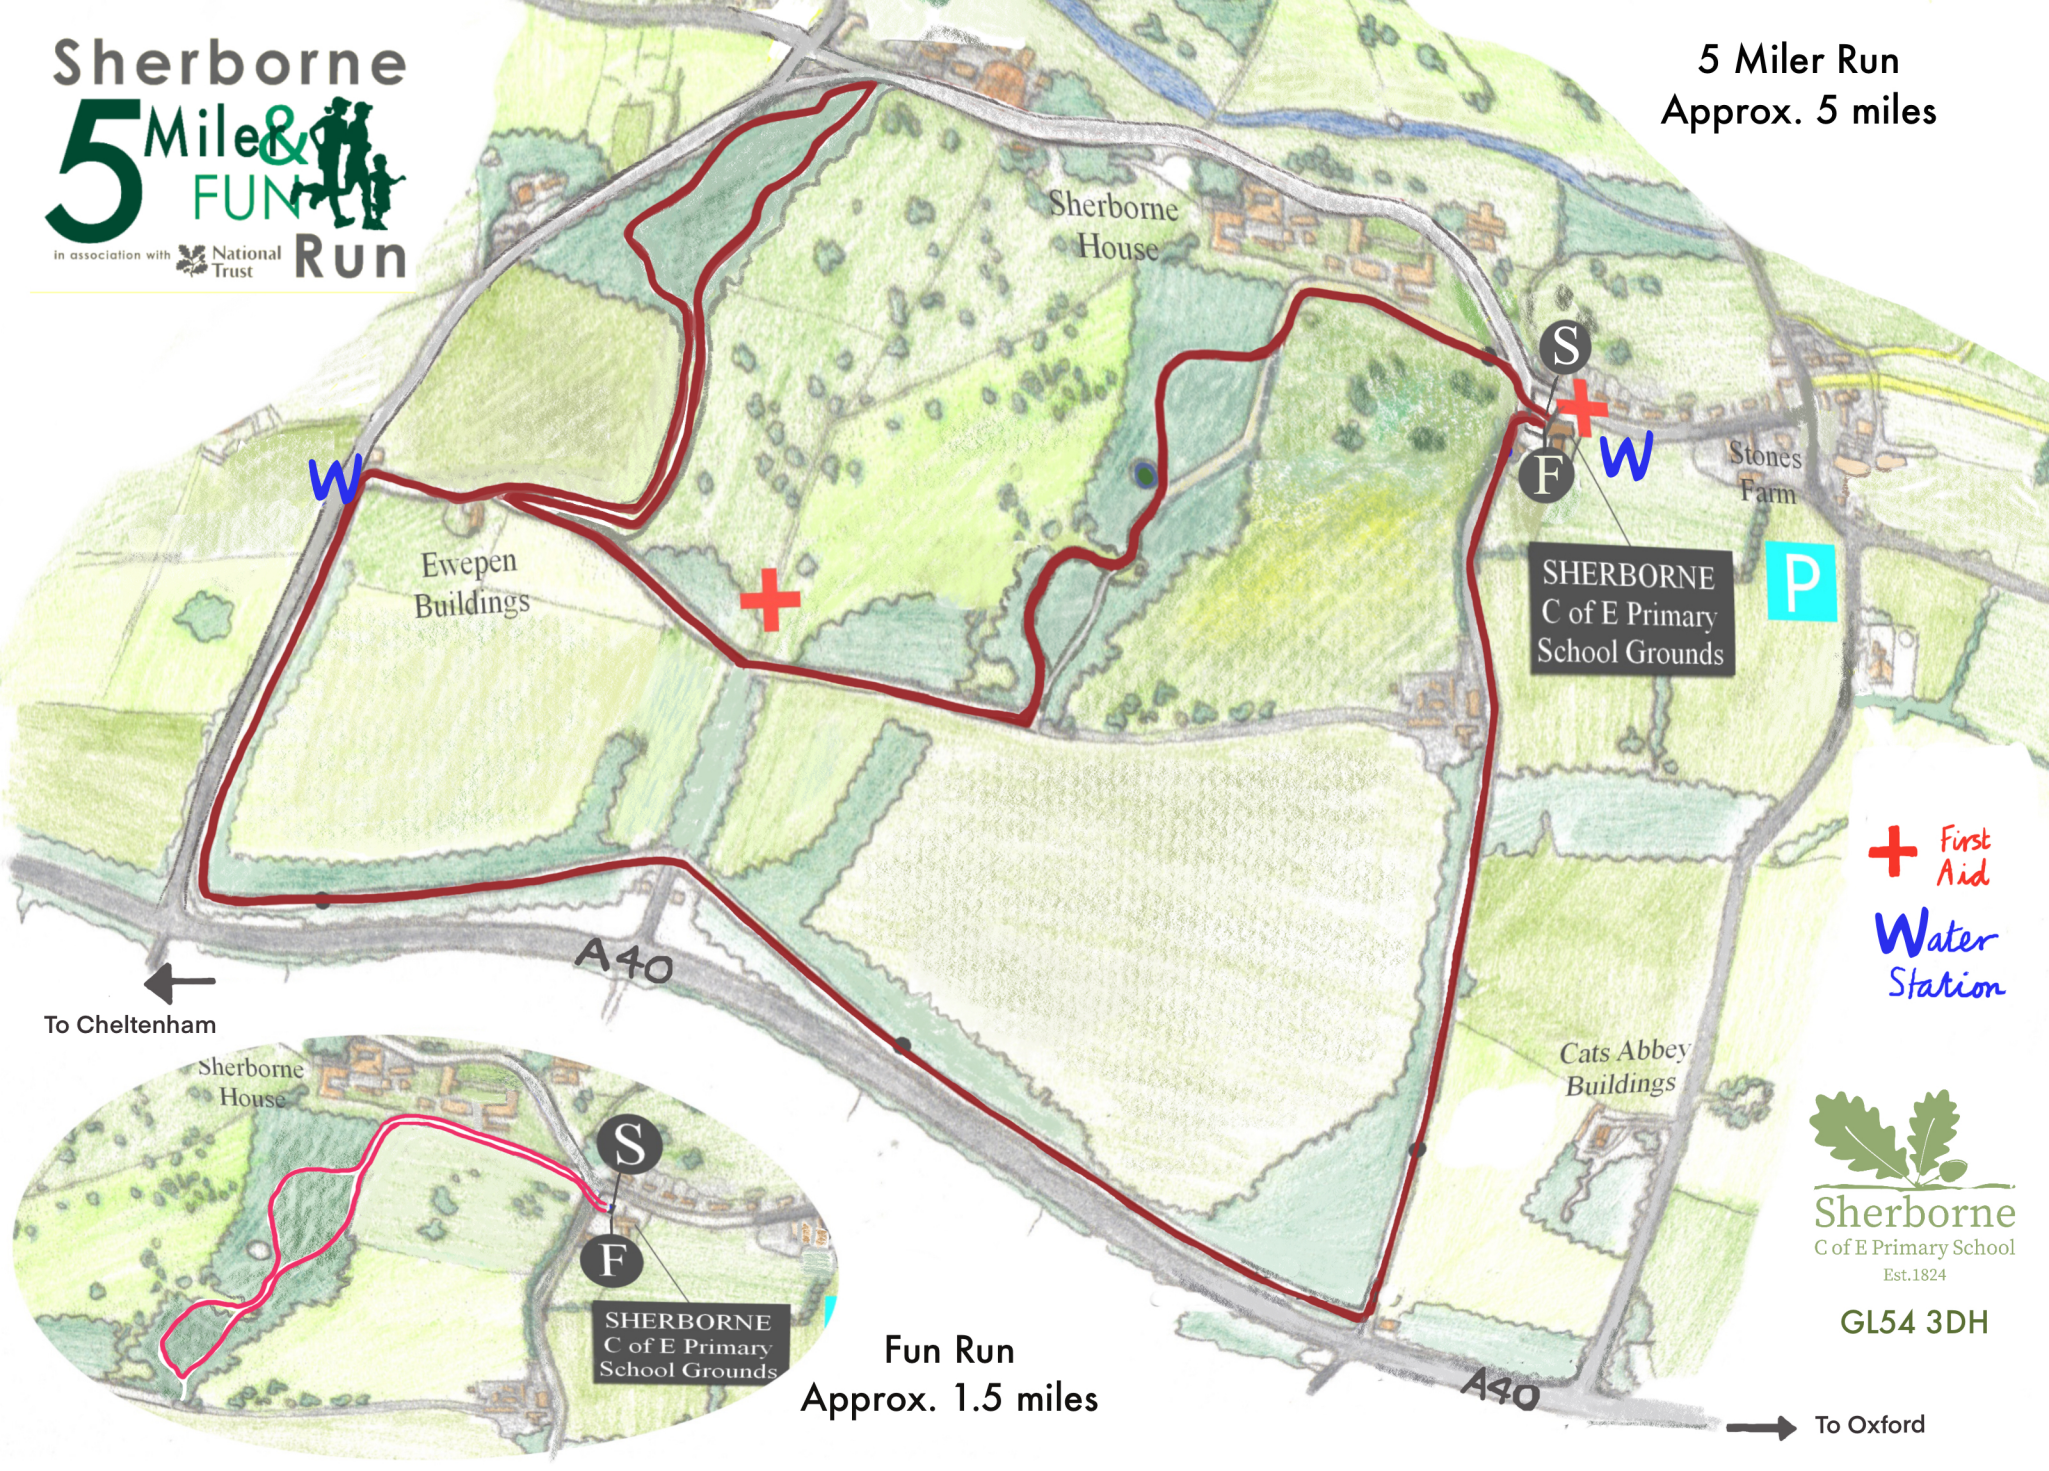

5 Miler Run  
Approx. 5 miles

To Cheltenham

A40

A40

To Oxford

Sherborne House

Ewepen Buildings

Stones Farm

SHERBORNE  
C of E Primary  
School Grounds

Cats Abbey  
Buildings

+ First Aid  
Water Station

Sherborne  
C of E Primary School  
Est. 1824

GL54 3DH

Fun Run  
Approx. 1.5 miles